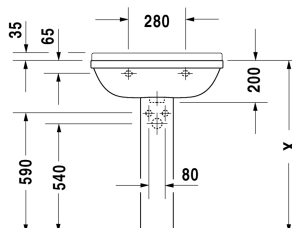

Starck 3 Washbasin # 0300650000 / 0300650030

| < 650 millimetre > |

Washbasin	Dimension	Weight	Order number
with overflow, with tap platform, 650 millimetre			
Colors			
00 White Alpin			
Variant			
●	650 x 485 millimetre	21.000 kilogram	0300650000
● ● ●	650 x 485 millimetre	21.000 kilogram	0300650030
Sanitary ceramics with the special WonderGliss surface finish will remain clean and attractive-looking for a long time to come. When ordering WonderGliss please add a "1" as eleventh digit to the model number.			
Suitable products			
Pedestal for # 030065, 030060, 030055, 030410, 030480, 030470, 033213, 150 x 210 millimetre	150 x 210 millimetre		086516
Siphon cover for # 030065, 030060, 030055, 030410, 030480, 030470, 033213, 170 x 285 millimetre	170 x 285 millimetre		086515

All drawings contain the necessary measurements which are subject to standard tolerances. They are stated in mm and are non-binding. Exact measurements, in particular for customised installation scenarios, can only be taken from the finished ceramic piece.