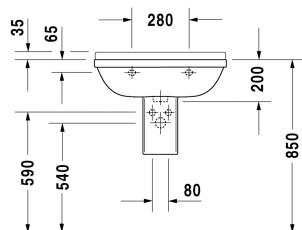

Starck 3 Washbasin # 0300650000 / 0300650030

| < 650 millimetre > |

Washbasin	Dimension	Weight	Order number
with overflow, with tap platform, 650 millimetre			
Colors			
00 White Alpin			
Variant			
●	650 x 485 millimetre	21.000 kilogram	0300650000
● ● ●	650 x 485 millimetre	21.000 kilogram	0300650030
Sanitary ceramics with the special WonderGliss surface finish will remain clean and attractive-looking for a long time to come. When ordering WonderGliss please add a "1" as eleventh digit to the model number.			
Suitable products			
Pedestal for # 030065, 030060, 030055, 030410, 030480, 030470, 033213, 150 x 210 millimetre	150 x 210 millimetre		086516
Siphon cover for # 030065, 030060, 030055, 030410, 030480, 030470, 033213, 170 x 285 millimetre	170 x 285 millimetre		086515

All drawings contain the necessary measurements which are subject to standard tolerances. They are stated in mm and are non-binding. Exact measurements, in particular for customised installation scenarios, can only be taken from the finished ceramic piece.