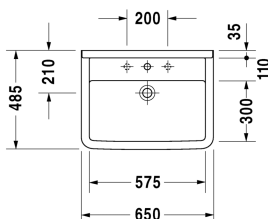

Starck 3 Washbasin # 0300650000 / 0300650030

| < 650 millimetre > |

Washbasin	Dimension	Weight	Order number
with overflow, with tap platform, 650 millimetre			
Colors			
00 White Alpin			
Variant			
●	650 x 485 millimetre	21.000 kilogram	0300650000
● ● ●	650 x 485 millimetre	21.000 kilogram	0300650030
Sanitary ceramics with the special WonderGliss surface finish will remain clean and attractive-looking for a long time to come. When ordering WonderGliss please add a "1" as eleventh digit to the model number.			
Suitable products			
Pedestal for # 030065, 030060, 030055, 030410, 030480, 030470, 033213, 150 x 210 millimetre	150 x 210 millimetre		086516
Siphon cover for # 030065, 030060, 030055, 030410, 030480, 030470, 033213, 170 x 285 millimetre	170 x 285 millimetre		086515

All drawings contain the necessary measurements which are subject to standard tolerances. They are stated in mm and are non-binding. Exact measurements, in particular for customised installation scenarios, can only be taken from the finished ceramic piece.