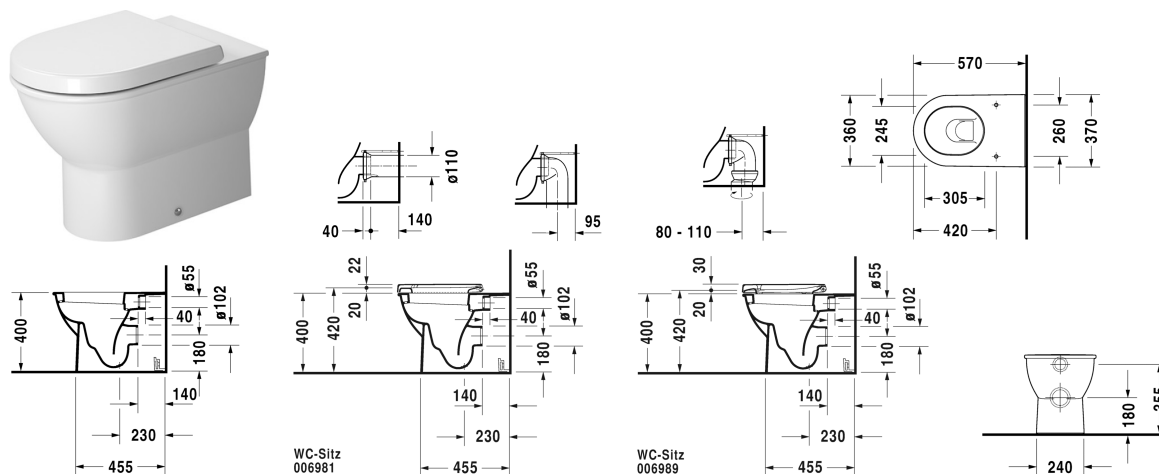

Darling New Toilet floor standing # 213909..00

| < 370 millimetre > |

Toilet floor standing	Dimension	Weight	Order number
back to wall, washdown model, fixings included, horizontal outlet, EWL class 1			
Colors			
00 White Alpin 20 HygieneGlaze (an antibacterial ceramic glaze that provides almost indefinite effectiveness)			
Variant			
<p>♣ 4,5 l</p> <p>Sanitary ceramics with the special WonderGliss surface finish will remain clean and attractive-looking for a long time to come. When ordering WonderGliss please add a "1" as eleventh digit to the model number.</p>	370 x 570 millimetre	27.600 kilogram	213909..00
Suitable products			
Toilet seat and cover hinges stainless steel, removable, with soft closure,			006989
Toilet seat and cover hinges stainless steel, without soft closure,			006981

All drawings contain the necessary measurements which are subject to standard tolerances. They are stated in mm and are non-binding. Exact measurements, in particular for customised installation scenarios, can only be taken from the finished ceramic piece.