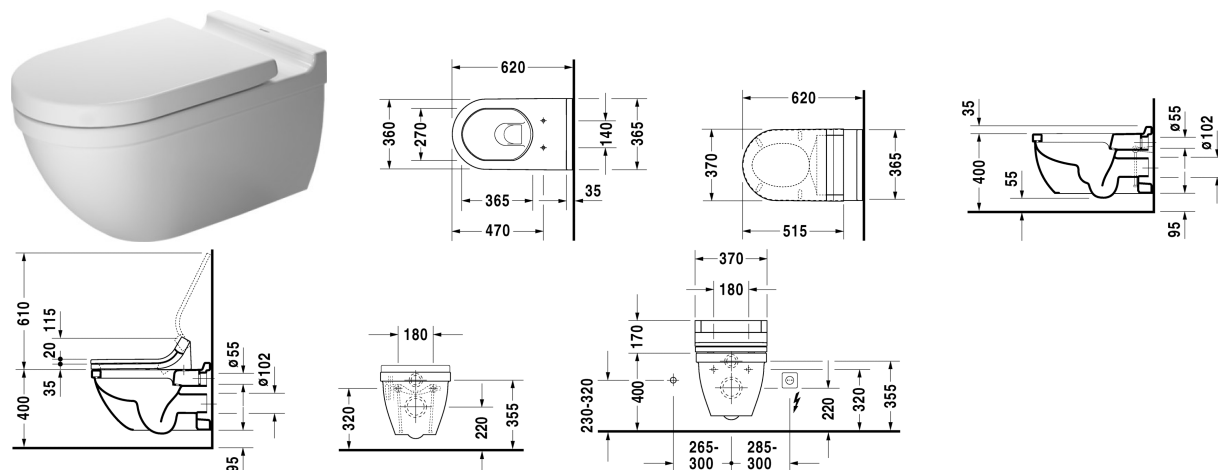

Starck 3 Toilet wall mounted # 222609..00

| < 360 millimetre > |

Toilet wall mounted	Dimension	Weight	Order number
washdown model, Durafix included, EWL class 2			
Colors			
00 White Alpin 20 HygieneGlaze (an antibacterial ceramic glaze that provides almost indefinite effectiveness)			
Variant			
♠ 6,0 l	360 x 620 millimetre	29.000 kilogram	222609..00
Infobox			
Durafix for invisible fixation is included in delivery			
Sanitary ceramics with the special WonderGliss surface finish will remain clean and attractive-looking for a long time to come. When ordering WonderGliss please add a "1" as eleventh digit to the model number.			
Accessory			
Fixing for wall mounted bidet and wall mounted toilet	Ø 12 x 180 millimetre	0.200 kilogram	006500
Noise reduction gasket for wall mounted toilet		0.300 kilogram	005020
Suitable products			
Toilet seat and cover elongated, hinges stainless steel, removable, with soft closure,			006339

Starck 3 Toilet wall mounted # 222609..00

|< 360 millimetre >|

SensoWash Starck shower toilet seat Remote control included, Electromotive actuated seat and lid, Rear-, Lady- and Comfortwash, individual adjustment of water-, air- and seat temperature as well as spray wand position and water spray intensity, Self-cleaning spray wand, 2 individually programmable user profiles, Night light, Quick release: easy seat unit removal, on / off-button, 370 x 515 millimetre	370 x 515 millimetre	610000
Toilet seat ring elongated, open front, hinges plastic, without soft closure,		006431
Toilet seat ring elongated, open front, hinges plastic, with soft closure,		006439
Toilet seat and cover elongated, hinges stainless steel, without soft closure,		006332

All drawings contain the necessary measurements which are subject to standard tolerances. They are stated in mm and are non-binding. Exact measurements, in particular for customised installation scenarios, can only be taken from the finished ceramic piece.