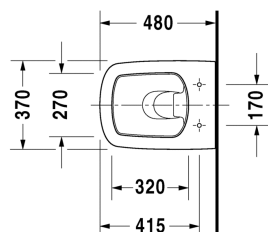

DuraStyle Toilet wall mounted Compact # 253909..00

| < 370 millimetre > |

| Toilet wall mounted Compact | Dimension | Weight | Order number |
|--|-----------------------|-----------------|--------------|
| washdown model, EWL class 1 | | | |
| Colors | | | |
| 00 White Alpin 20 HygieneGlaze (an antibacterial ceramic glaze that provides almost indefinite effectiveness) | | | |
| Variant | | | |
| ◆ 4,5 l | 370 x 480 millimetre | 22.500 kilogram | 253909..00 |
| Sanitary ceramics with the special WonderGliss surface finish will remain clean and attractive-looking for a long time to come. When ordering WonderGliss please add a "1" as eleventh digit to the model number. | | | |
| Accessory | | | |
| Fixing for wall mounted bidet and wall mounted toilet | Ø 12 x 180 millimetre | 0.200 kilogram | 006500 |
| Noise reduction gasket for wall mounted toilet | | 0.300 kilogram | 005064 |
| Suitable products | | | |
| Toilet seat and cover hinges stainless steel, without soft closure, | | | 006371 |
| Toilet seat and cover hinges stainless steel, removable, with soft closure, | | | 006379 |

All drawings contain the necessary measurements which are subject to standard tolerances. They are stated in mm and are non-binding. Exact measurements, in particular for customised installation scenarios, can only be taken from the finished ceramic piece.