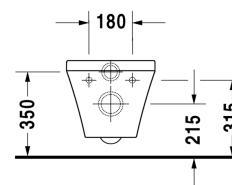

DuraStyle Toilet wall mounted Compact # 253909..00

| < 370 millimetre > |

| Toilet wall mounted Compact | Dimension | Weight | Order number |
|--|-----------------------|-----------------|--------------|
| washdown model, EWL class 1 | | | |
| Colors | | | |
| 00 White Alpin 20 HygieneGlaze (an antibacterial ceramic glaze that provides almost indefinite effectiveness) | | | |
| Variant | | | |
| ◆ 4,5 l | 370 x 480 millimetre | 22.500 kilogram | 253909..00 |
| Sanitary ceramics with the special WonderGliss surface finish will remain clean and attractive-looking for a long time to come. When ordering WonderGliss please add a "1" as eleventh digit to the model number. | | | |
| Accessory | | | |
| Fixing for wall mounted bidet and wall mounted toilet | Ø 12 x 180 millimetre | 0.200 kilogram | 006500 |
| Noise reduction gasket for wall mounted toilet | | 0.300 kilogram | 005064 |
| Suitable products | | | |
| Toilet seat and cover hinges stainless steel, without soft closure, | | | 006371 |
| Toilet seat and cover hinges stainless steel, removable, with soft closure, | | | 006379 |

All drawings contain the necessary measurements which are subject to standard tolerances. They are stated in mm and are non-binding. Exact measurements, in particular for customised installation scenarios, can only be taken from the finished ceramic piece.