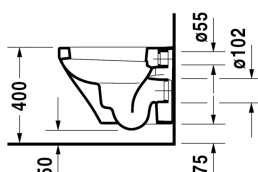

DuraStyle Toilet wall mounted Compact # 253909..00

| < 370 millimetre > |

| Toilet wall mounted Compact | Dimension | Weight | Order number |
|--|-----------------------|-----------------|--------------|
| washdown model, EWL class 1 | | | |
| Colors | | | |
| 00 White Alpin 20 HygieneGlaze (an antibacterial ceramic glaze that provides almost indefinite effectiveness) | | | |
| Variant | | | |
| ◆ 4,5 l | 370 x 480 millimetre | 22.500 kilogram | 253909..00 |
| Sanitary ceramics with the special WonderGliss surface finish will remain clean and attractive-looking for a long time to come. When ordering WonderGliss please add a "1" as eleventh digit to the model number. | | | |
| Accessory | | | |
| Fixing for wall mounted bidet and wall mounted toilet | Ø 12 x 180 millimetre | 0.200 kilogram | 006500 |
| Noise reduction gasket for wall mounted toilet | | 0.300 kilogram | 005064 |
| Suitable products | | | |
| Toilet seat and cover hinges stainless steel, without soft closure, | | | 006371 |
| Toilet seat and cover hinges stainless steel, removable, with soft closure, | | | 006379 |

All drawings contain the necessary measurements which are subject to standard tolerances. They are stated in mm and are non-binding. Exact measurements, in particular for customised installation scenarios, can only be taken from the finished ceramic piece.